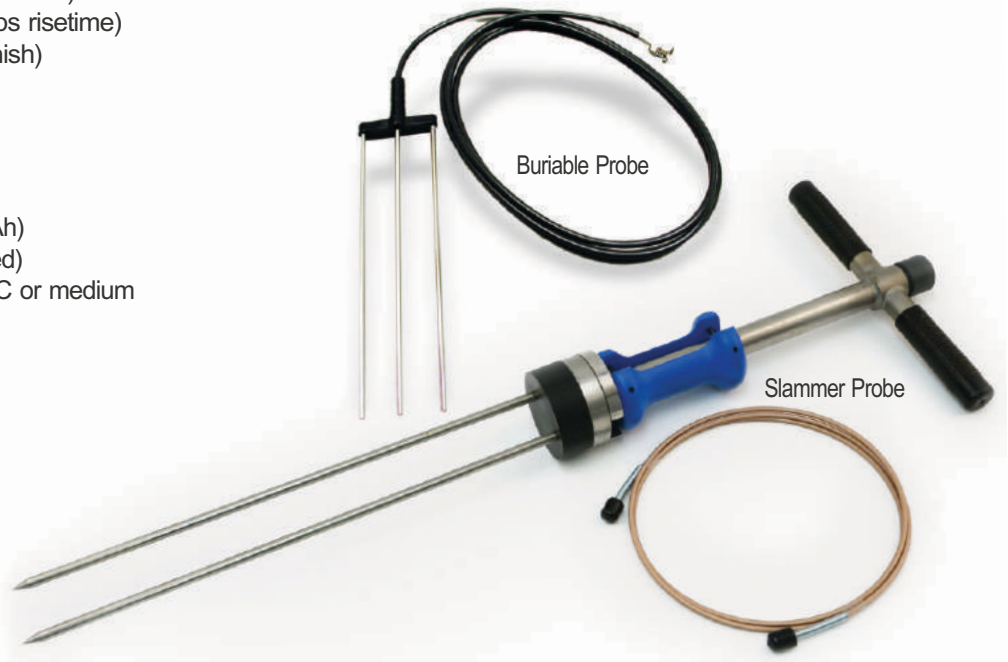

System Accessories

- External solar panel/battery pack (20,000 mAh)
- Portable wireless direct printer (no PC needed)
- Specialized waveguides for unique length, EC or medium
- Waveguide lengths from 8 cm to 60 cm

ask for a quote today!
sales@soilmoisture.com